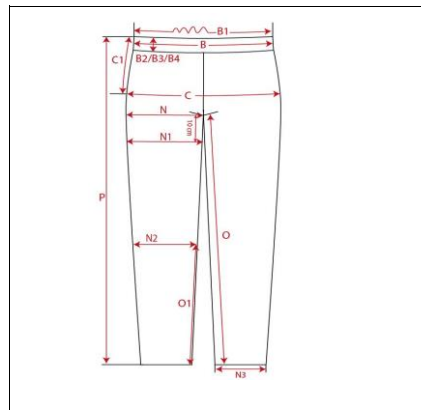

Fertigmaße in cm für Größe measurements in cm for size	CODE	TOLERANCE (+/-)	XS	IS	S	IS	M	IS	L	IS	XL	IS	XXL	IS	3XL	IS	4XL	IS	5XL	IS	6XL	IS	
1/2 waistband width	B	1			37,50		40,00		42,50		45,00		47,50										
1/2 hip widh	C	1			50,50		53,00		55,50		58,00		60,50										
1/2 hem width short leg	N3	0,5			29,00		30,00		31,00		32,00		33,00										
side length (incl. waistband)	P	1			34,00		36,00		38,00		40,00		42,00										
inseam lenght	O	1					11,00																