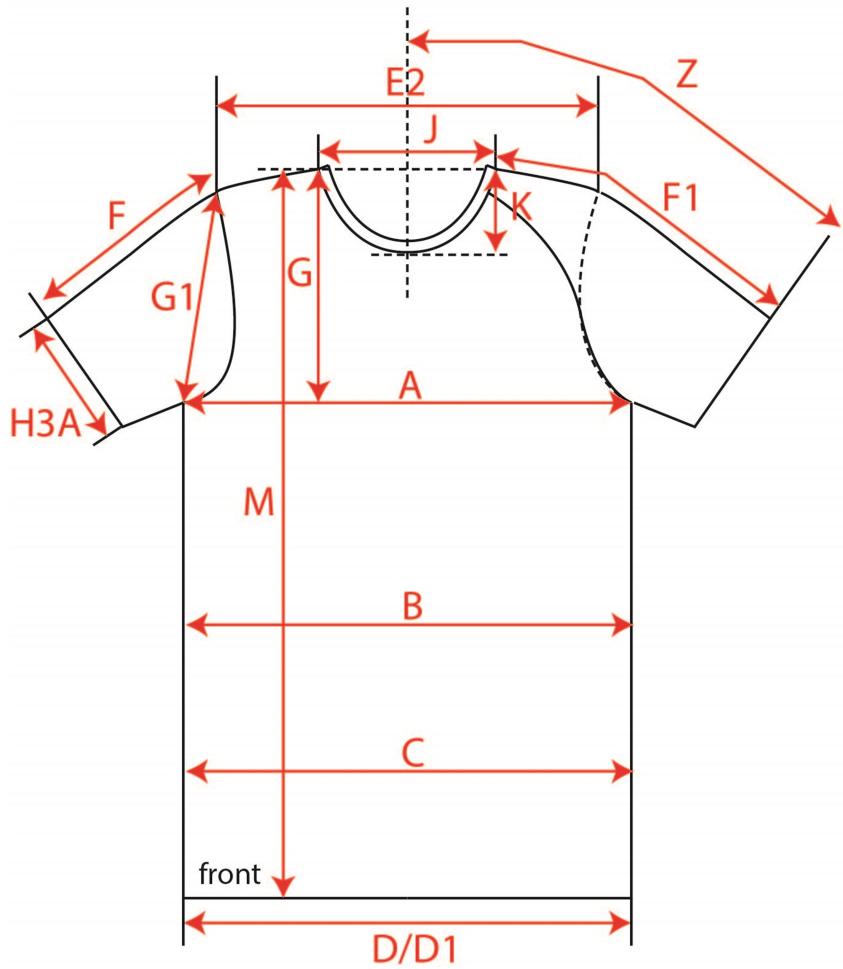

# Measurement Sketch

ORDER	SEASON	CLIENT	BRAND
	SS22	n/a	Build your Brand
STYLE CODE	STYLE NAME	GENDER	SUPPLIER
BY138	Ladies Organic Extended Shoulder Tee	Female	73286

# Style Measurement View for Client

ORDER	SEASON	CLIENT	BRAND
	SS22	n/a	Build your Brand
STYLE CODE	STYLE NAME	GENDER	SUPPLIER
BY138	Ladies Organic Extended Shoulder Tee	Female	73286

<b>Basic Measurement Chart</b>	04	XS-5XL Ladies	blanco MC top Ladies XS-5XL	Base Size	<b>S</b>
--------------------------------	----	---------------	-----------------------------	-----------	----------

-	Measurements (values)	XS	S	M	L	XL	XXL	3XL	4XL	5XL	Tol. +/-	Comment
M	front length from HSP	67,0	69,0	71,0	73,0	75,0	76,0	77,0	78,0	79,0		
A	1/2 chest width	51,5	54,0	56,5	59,0	61,5	65,5	69,5	73,5	77,5		
D	1/2 hem width	48,5	51,0	53,5	56,0	58,5	62,5	66,5	70,5	74,5		
E2	shoulder to shoulder	55,5	57,5	59,5	61,5	63,5	65,5	67,5	69,5	71,5		