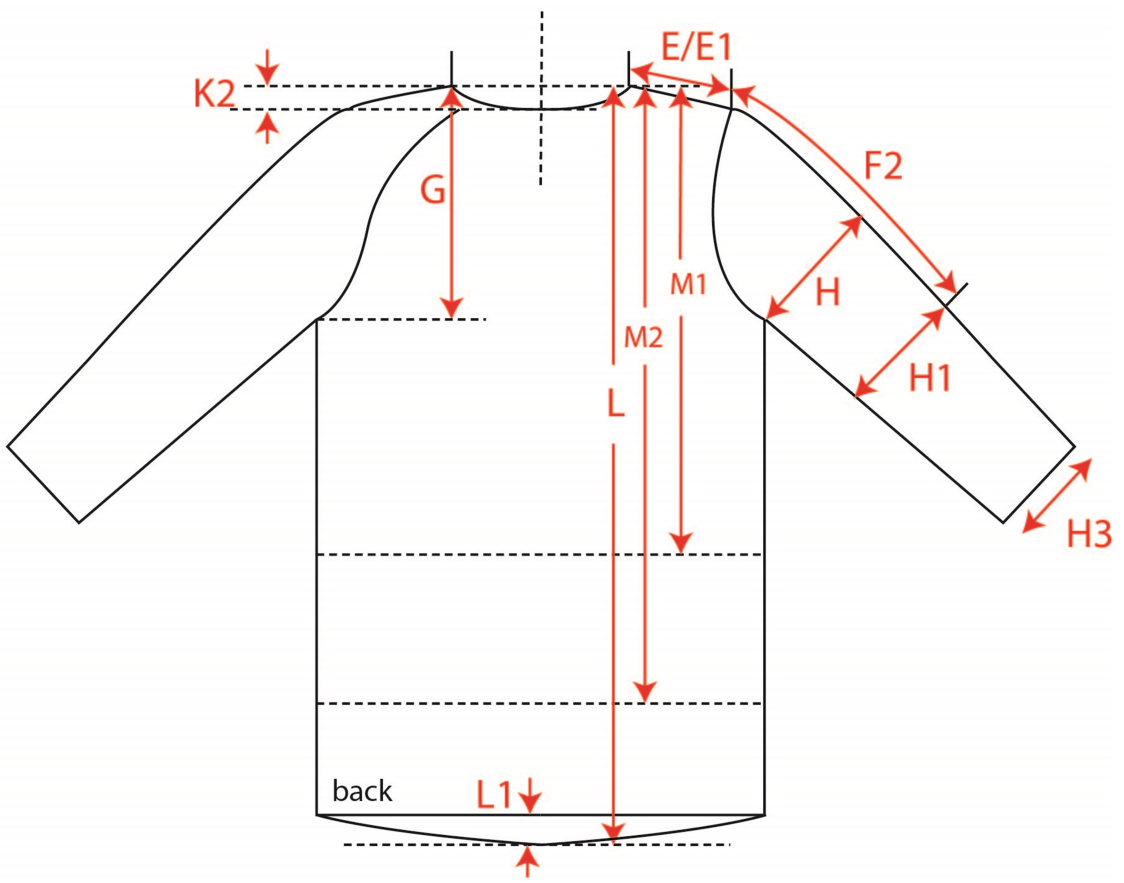

# Measurement Sketch

ORDER	SEASON	CLIENT	BRAND
	SS22	n/a	Build your Brand
STYLE CODE	STYLE NAME	GENDER	SUPPLIER
BY138	Ladies Organic Extended Shoulder Tee	Female	73286

# Style Measurement View for Client

ORDER	SEASON	CLIENT	BRAND
	SS22	n/a	Build your Brand
STYLE CODE	STYLE NAME	GENDER	SUPPLIER
BY138	Ladies Organic Extended Shoulder Tee	Female	73286

<b>Basic Measurement Chart</b>	04	XS-5XL Ladies	blanco MC top Ladies XS-5XL	Base Size	<b>S</b>
--------------------------------	----	---------------	-----------------------------	-----------	----------

-	Measurements (values)	XS	S	M	L	XL	XXL	3XL	4XL	5XL	Tol. +/-	Comment
M	front length from HSP	67,0	69,0	71,0	73,0	75,0	76,0	77,0	78,0	79,0		
A	1/2 chest width	51,5	54,0	56,5	59,0	61,5	65,5	69,5	73,5	77,5		
D	1/2 hem width	48,5	51,0	53,5	56,0	58,5	62,5	66,5	70,5	74,5		
E2	shoulder to shoulder	55,5	57,5	59,5	61,5	63,5	65,5	67,5	69,5	71,5		