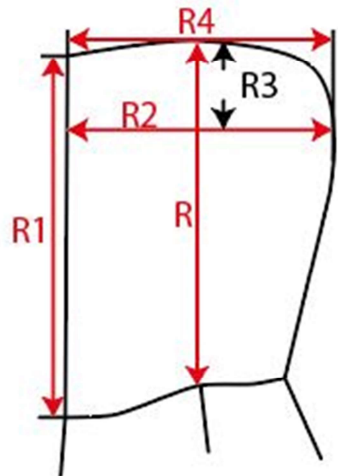

# Measurement Sketch

ORDER	SEASON	CLIENT	BRAND
	SS22	n/a	Build your Brand
STYLE CODE	STYLE NAME	GENDER	SUPPLIER
BY139	Ladies Organic Hoody	Female	72503

# Style Measurement View for Client

ORDER	SEASON	CLIENT	BRAND
	SS22	n/a	Build your Brand
STYLE CODE	STYLE NAME	GENDER	SUPPLIER
BY139	Ladies Organic Hoody	Female	72503

<b>Basic Measurement Chart</b>	04	XS-5XL Ladies	blanco MC top Ladies XS-5XL	Base Size	S
--------------------------------	----	---------------	-----------------------------	-----------	---

-	Measurements (values)	XS	S	M	L	XL	XXL	3XL	4XL	5XL	Tol. +/-	Comment
M	front length from HSP	61,0	63,0	65,0	67,0	69,0	70,0	71,0	72,0	73,0	1,0	
A	1/2 chest width	43,5	46,0	48,5	51,0	53,5	57,5	61,5	65,5	69,5	1,0	
D	1/2 hem width	38,5	41,0	43,5	46,0	48,5	52,5	56,5	60,5	64,5	1,0	
F	sleeve length from shoulder (set in)	61,5	62,0	62,5	63,0	63,5	64,0	64,5	65,0	65,5	1,0	