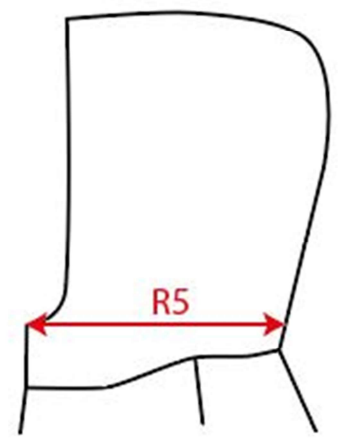

# Measurement Sketch

ORDER	SEASON	CLIENT	BRAND
	SS22	n/a	Build your Brand
STYLE CODE	STYLE NAME	GENDER	SUPPLIER
BY139	Ladies Organic Hoody	Female	72503

# Style Measurement View for Client

ORDER	SEASON	CLIENT	BRAND
	SS22	n/a	Build your Brand
STYLE CODE	STYLE NAME	GENDER	SUPPLIER
BY139	Ladies Organic Hoody	Female	72503

<b>Basic Measurement Chart</b>	04	XS-5XL Ladies	blanco MC top Ladies XS-5XL	Base Size	S
--------------------------------	----	---------------	-----------------------------	-----------	---

-	Measurements (values)	XS	S	M	L	XL	XXL	3XL	4XL	5XL	Tol. +/-	Comment
M	front length from HSP	61,0	63,0	65,0	67,0	69,0	70,0	71,0	72,0	73,0	1,0	
A	1/2 chest width	43,5	46,0	48,5	51,0	53,5	57,5	61,5	65,5	69,5	1,0	
D	1/2 hem width	38,5	41,0	43,5	46,0	48,5	52,5	56,5	60,5	64,5	1,0	
F	sleeve length from shoulder (set in)	61,5	62,0	62,5	63,0	63,5	64,0	64,5	65,0	65,5	1,0	