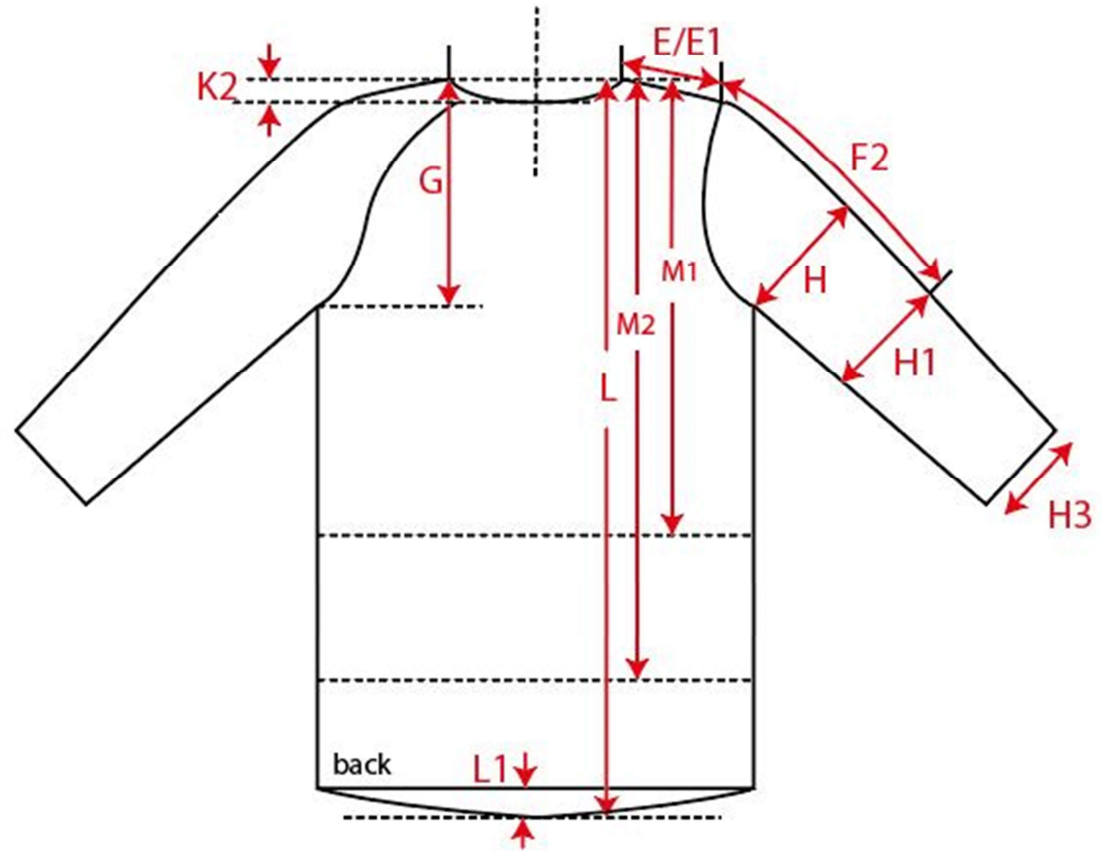

# Measurement Sketch

ORDER	SEASON	CLIENT	BRAND
	SS22	n/a	Build your Brand
STYLE CODE	STYLE NAME	GENDER	SUPPLIER
BY139	Ladies Organic Hoody	Female	72503

# Style Measurement View for Client

ORDER	SEASON	CLIENT	BRAND
	SS22	n/a	Build your Brand
STYLE CODE	STYLE NAME	GENDER	SUPPLIER
BY139	Ladies Organic Hoody	Female	72503

<b>Basic Measurement Chart</b>	04	XS-5XL Ladies	blanco MC top Ladies XS-5XL	Base Size	S
--------------------------------	----	---------------	-----------------------------	-----------	---

-	Measurements (values)	XS	S	M	L	XL	XXL	3XL	4XL	5XL	Tol. +/-	Comment
M	front length from HSP	61,0	63,0	65,0	67,0	69,0	70,0	71,0	72,0	73,0	1,0	
A	1/2 chest width	43,5	46,0	48,5	51,0	53,5	57,5	61,5	65,5	69,5	1,0	
D	1/2 hem width	38,5	41,0	43,5	46,0	48,5	52,5	56,5	60,5	64,5	1,0	
F	sleeve length from shoulder (set in)	61,5	62,0	62,5	63,0	63,5	64,0	64,5	65,0	65,5	1,0	