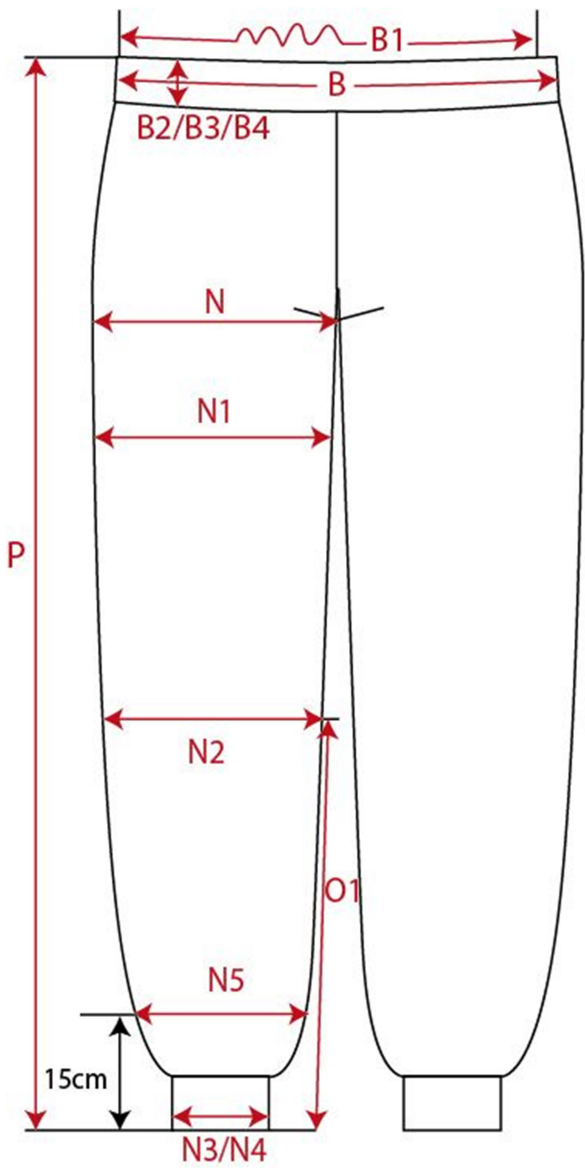

Measurement Sketch

ORDER	SEASON	CLIENT	BRAND
	SS22	n/a	Build your Brand
STYLE CODE	STYLE NAME	GENDER	SUPPLIER
BY174	Organic Basic Sweatpants	Male	72503

Style Measurement View for Client

ORDER	SEASON	CLIENT	BRAND
	SS22	n/a	Build your Brand
STYLE CODE	STYLE NAME	GENDER	SUPPLIER
BY174	Organic Basic Sweatpants	Male	72503

Basic Measurement Chart

Base Size

M

-	Measurements (values)	S	M	L	XL	XXL	3XL	4XL	5XL	Tol. +/-	Comment
B	1/2 waist width /waistband width	41,0	43,5	46,0	48,5	51,5	54,5	57,5	60,5		New
N	1/2 thigh width	31,1	32,3	33,6	34,8	36,3	37,8	39,3	40,8		New
P	side length	107,5	108,0	110,0	112,0	112,5	113,0	113,5	114,0		New