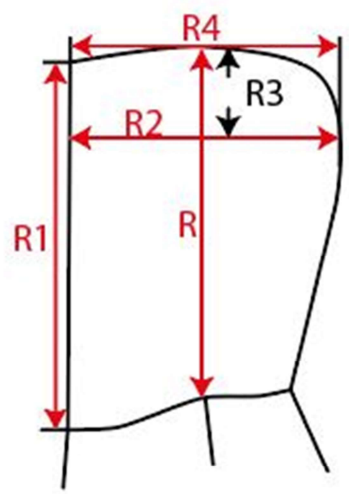

Measurement Sketch

ORDER	SEASON	CLIENT	BRAND
	SS22	n/a	Build your Brand
STYLE CODE	STYLE NAME	GENDER	SUPPLIER
BY185	Organic Basic Kids Hoody	Kids	72503

Style Measurement View for Client

ORDER	SEASON	CLIENT	BRAND
	SS22	n/a	Build your Brand
STYLE CODE	STYLE NAME	GENDER	SUPPLIER
BY185	Organic Basic Kids Hoody	Kids	72503

Basic Measurement Chart	19	110/116-158/164 Kids	blanco MC Hoody unisex kids	Base Size	134/140
--------------------------------	----	----------------------	-----------------------------	-----------	---------

-	Measurements (values)	110/116	122/128	134/140	146/152	158/164	Tol. +/-	Comment
M	front length from HSP	48,0	52,0	56,0	61,0	66,0		
A	1/2 chest width	36,0	39,0	42,0	45,0	48,0		
D	1/2 hem width	28,0	31,0	34,0	37,0	40,0		
F	sleeve length from shoulder (set in)	42,0	47,5	53,0	58,5	64,0		