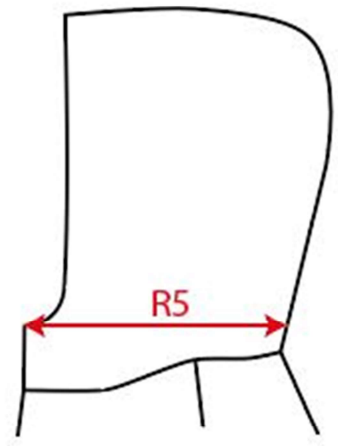

Measurement Sketch

ORDER	SEASON	CLIENT	BRAND
	SS22	n/a	Build your Brand
STYLE CODE	STYLE NAME	GENDER	SUPPLIER
BY185	Organic Basic Kids Hoody	Kids	72503

Style Measurement View for Client

ORDER	SEASON	CLIENT	BRAND
	SS22	n/a	Build your Brand
STYLE CODE	STYLE NAME	GENDER	SUPPLIER
BY185	Organic Basic Kids Hoody	Kids	72503

Basic Measurement Chart	19	110/116-158/164 Kids	blanco MC Hoody unisex kids	Base Size	134/140
--------------------------------	----	----------------------	-----------------------------	-----------	---------

-	Measurements (values)	110/116	122/128	134/140	146/152	158/164	Tol. +/-	Comment
M	front length from HSP	48,0	52,0	56,0	61,0	66,0		
A	1/2 chest width	36,0	39,0	42,0	45,0	48,0		
D	1/2 hem width	28,0	31,0	34,0	37,0	40,0		
F	sleeve length from shoulder (set in)	42,0	47,5	53,0	58,5	64,0		