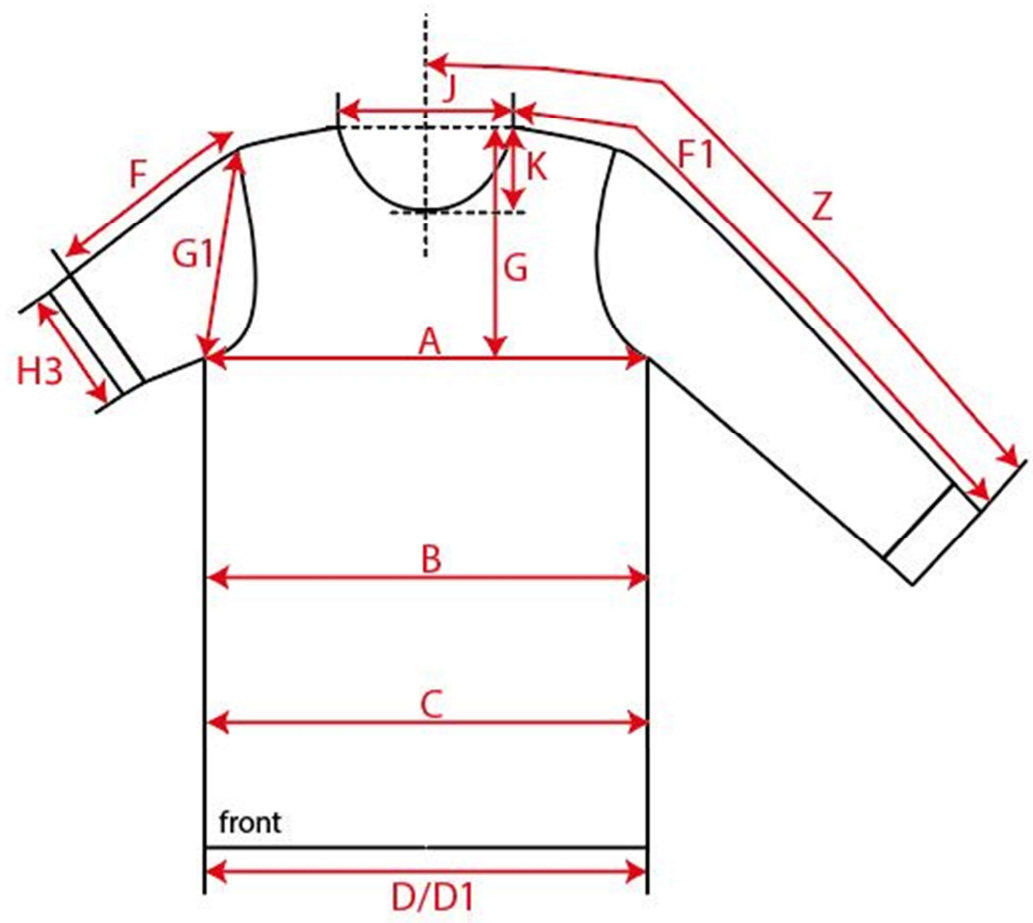

Measurement Sketch

ORDER	SEASON	CLIENT	BRAND
	SS22	n/a	Build your Brand
STYLE CODE	STYLE NAME	GENDER	SUPPLIER
BY185	Organic Basic Kids Hoody	Kids	72503

Style Measurement View for Client

ORDER	SEASON	CLIENT	BRAND
	SS22	n/a	Build your Brand
STYLE CODE	STYLE NAME	GENDER	SUPPLIER
BY185	Organic Basic Kids Hoody	Kids	72503

Basic Measurement Chart	19	110/116-158/164 Kids	blanco MC Hoody unisex kids	Base Size	134/140
--------------------------------	----	----------------------	-----------------------------	-----------	---------

-	Measurements (values)	110/116	122/128	134/140	146/152	158/164	Tol. +/-	Comment
M	front length from HSP	48,0	52,0	56,0	61,0	66,0		
A	1/2 chest width	36,0	39,0	42,0	45,0	48,0		
D	1/2 hem width	28,0	31,0	34,0	37,0	40,0		
F	sleeve length from shoulder (set in)	42,0	47,5	53,0	58,5	64,0		