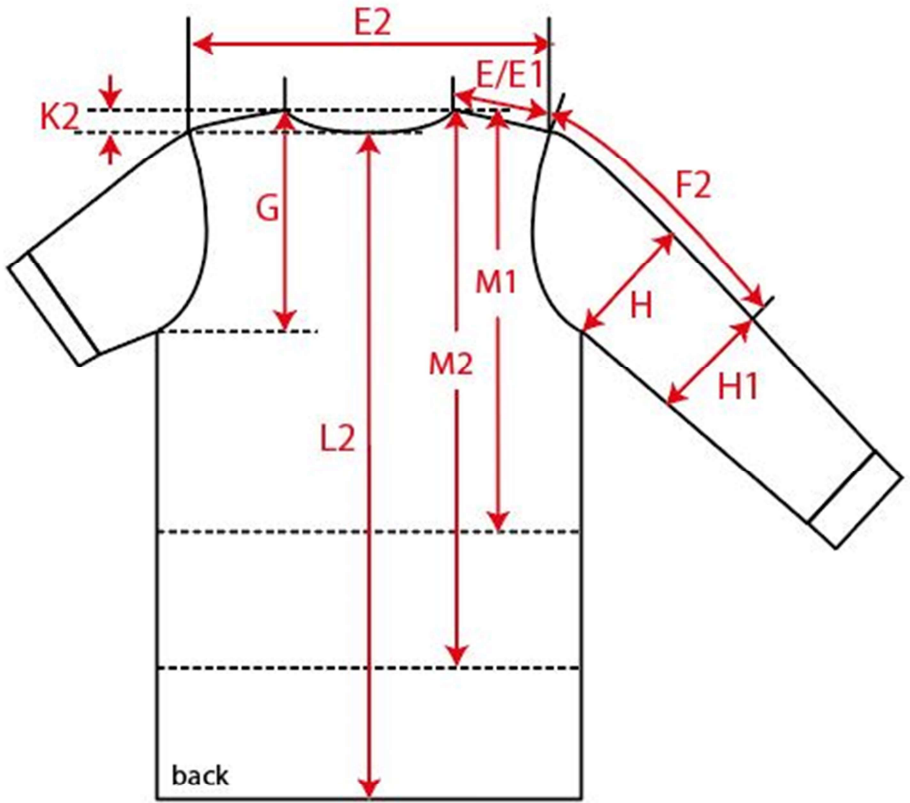

Measurement Sketch

ORDER	SEASON	CLIENT	BRAND
	SS22	n/a	Build your Brand
STYLE CODE	STYLE NAME	GENDER	SUPPLIER
BY191	Acid Washed Oversize Hoody	Male	73293

Style Measurement View for Client

ORDER	SEASON	CLIENT	BRAND
	SS22	n/a	Build your Brand
STYLE CODE	STYLE NAME	GENDER	SUPPLIER
BY191	Acid Washed Oversize Hoody	Male	73293

Basic Measurement Chart

Base Size

-	Measurements (values)	S	M	L	XL	XXL	3XL	4XL	5XL	Tol. +/-	Comment
M	front length from HSP	70,5	71,5	73,5	75,5	77,5	78,5	79,5	80,5		
A	1/2 chest width	65,0	68,0	71,0	74,0	77,0	81,5	86,0	90,5		
D	1/2 hem width	44,0	47,0	50,0	53,0	56,0	60,5	65,0	69,5		
F	sleeve length from shoulder (set in)	71,1	71,5	71,9	72,3	72,7	73,1	73,5	73,9		