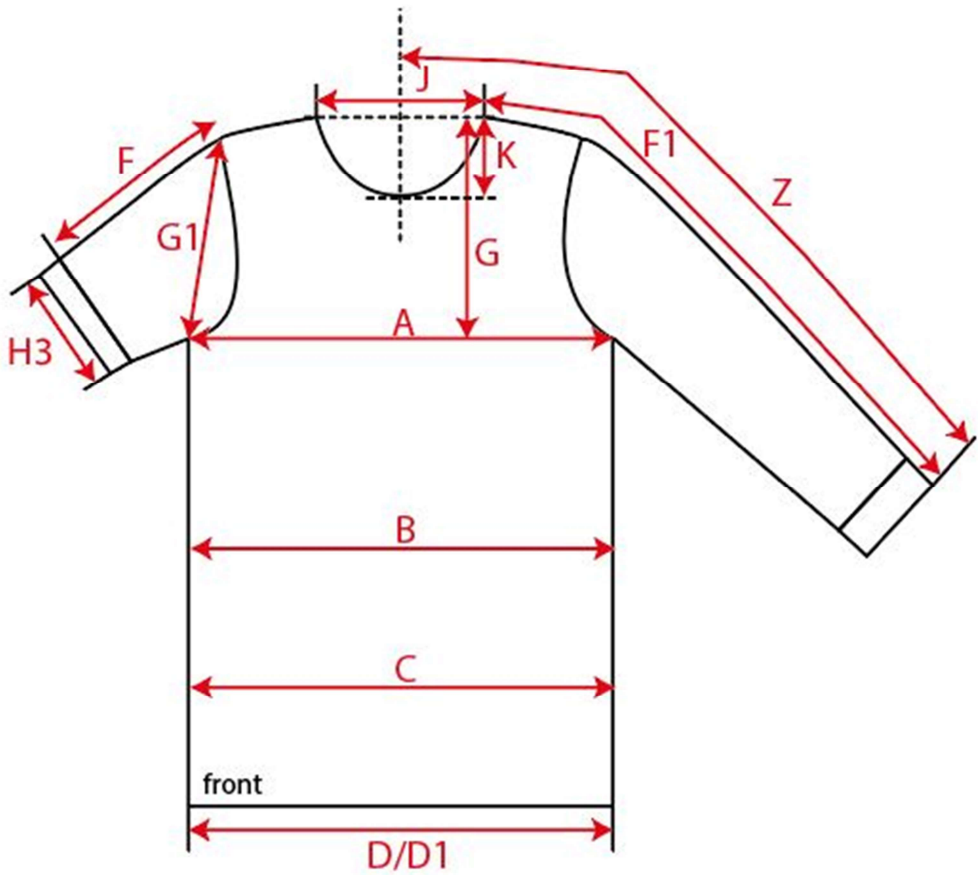

Measurement Sketch

ORDER	SEASON	CLIENT	BRAND
	SS22	n/a	Build your Brand
STYLE CODE	STYLE NAME	GENDER	SUPPLIER
BY191	Acid Washed Oversize Hoody	Male	73293

Style Measurement View for Client

ORDER	SEASON	CLIENT	BRAND
	SS22	n/a	Build your Brand
STYLE CODE	STYLE NAME	GENDER	SUPPLIER
BY191	Acid Washed Oversize Hoody	Male	73293

Basic Measurement Chart

Base Size

-	Measurements (values)	S	M	L	XL	XXL	3XL	4XL	5XL	Tol. +/-	Comment
M	front length from HSP	70,5	71,5	73,5	75,5	77,5	78,5	79,5	80,5		
A	1/2 chest width	65,0	68,0	71,0	74,0	77,0	81,5	86,0	90,5		
D	1/2 hem width	44,0	47,0	50,0	53,0	56,0	60,5	65,0	69,5		
F	sleeve length from shoulder (set in)	71,1	71,5	71,9	72,3	72,7	73,1	73,5	73,9		