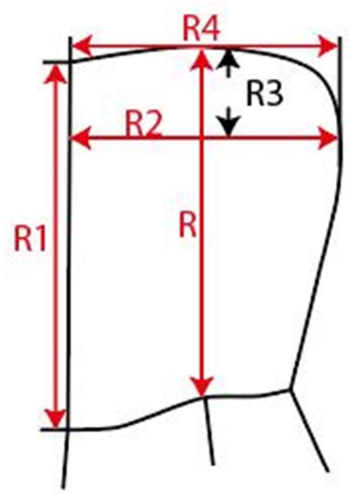

Measurement Sketch

ORDER	SEASON	CLIENT	BRAND
	SS22	n/a	Build your Brand
STYLE CODE	STYLE NAME	GENDER	SUPPLIER
BY194	Ladies Acid Washed Oversize Hoody	Female	73293

Style Measurement View for Client

ORDER	SEASON	CLIENT	BRAND
	SS22	n/a	Build your Brand
STYLE CODE	STYLE NAME	GENDER	SUPPLIER
BY194	Ladies Acid Washed Oversize Hoody	Female	73293

Basic Measurement Chart

Base Size

-	Measurements (values)	XS	S	M	L	XL	XXL	3XL	4XL	5XL	Tol. +/-	Comment
M	front length from HSP	60,0	62,0	64,0	66,0	68,0	69,0	70,0	71,0	72,0		
A	1/2 chest width	57,5	60,0	62,5	65,0	67,5	71,5	75,5	79,5	83,5		
D	1/2 hem width	44,5	47,0	49,5	52,0	54,5	58,5	62,5	66,5	70,5		New
F	sleeve length from shoulder (set in)	54,5	55,0	55,5	56,0	56,5	57,0	57,5	58,0	58,5		