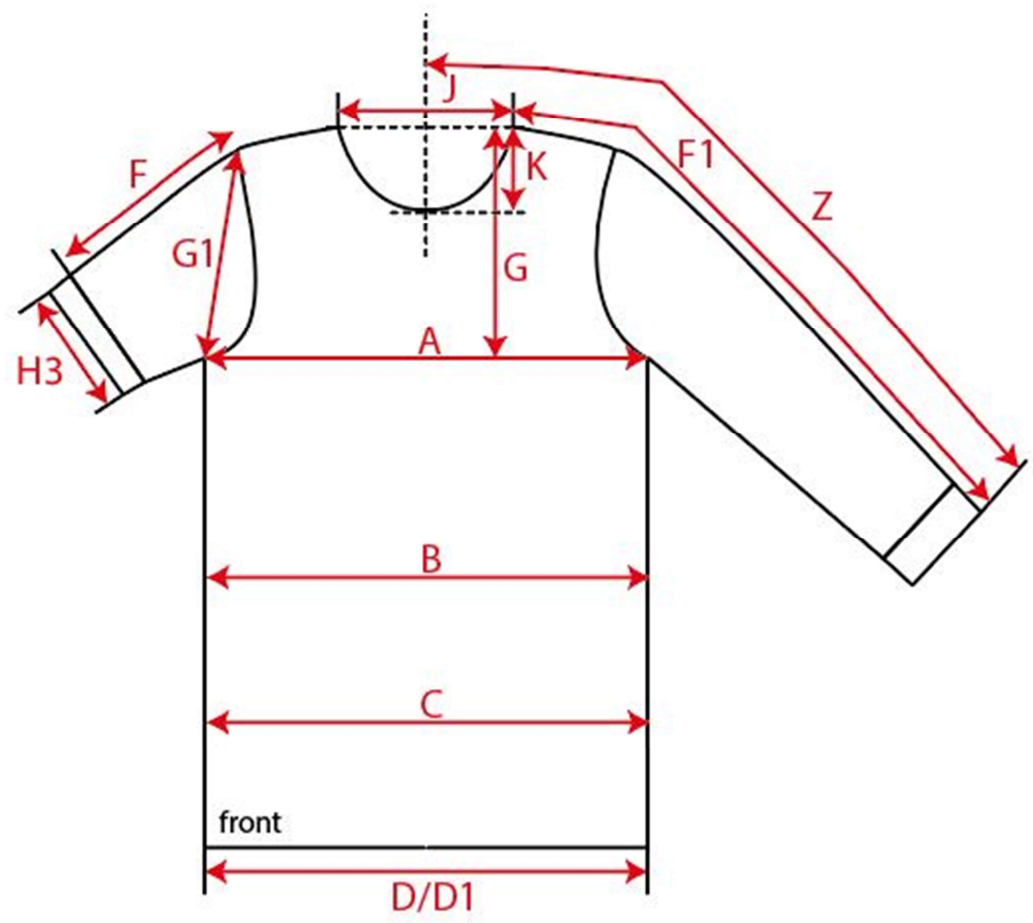

Measurement Sketch

ORDER	SEASON	CLIENT	BRAND
	SS22	n/a	Build your Brand
STYLE CODE	STYLE NAME	GENDER	SUPPLIER
BY194	Ladies Acid Washed Oversize Hoody	Female	73293

Style Measurement View for Client

ORDER	SEASON	CLIENT	BRAND
	SS22	n/a	Build your Brand
STYLE CODE	STYLE NAME	GENDER	SUPPLIER
BY194	Ladies Acid Washed Oversize Hoody	Female	73293

Basic Measurement Chart

Base Size

-	Measurements (values)	XS	S	M	L	XL	XXL	3XL	4XL	5XL	Tol. +/-	Comment
M	front length from HSP	60,0	62,0	64,0	66,0	68,0	69,0	70,0	71,0	72,0		
A	1/2 chest width	57,5	60,0	62,5	65,0	67,5	71,5	75,5	79,5	83,5		
D	1/2 hem width	44,5	47,0	49,5	52,0	54,5	58,5	62,5	66,5	70,5		New
F	sleeve length from shoulder (set in)	54,5	55,0	55,5	56,0	56,5	57,0	57,5	58,0	58,5		