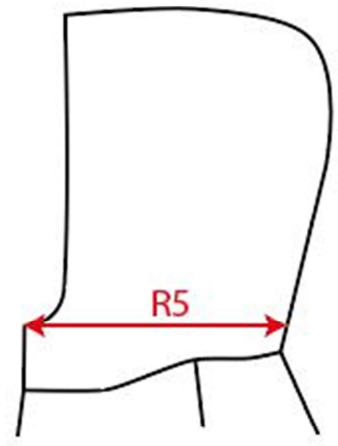

Measurement Sketch

ORDER	SEASON	CLIENT	BRAND
	SS22	n/a	Build your Brand
STYLE CODE	STYLE NAME	GENDER	SUPPLIER
BY194	Ladies Acid Washed Oversize Hoody	Female	73293

Style Measurement View for Client

ORDER	SEASON	CLIENT	BRAND
	SS22	n/a	Build your Brand
STYLE CODE	STYLE NAME	GENDER	SUPPLIER
BY194	Ladies Acid Washed Oversize Hoody	Female	73293

Basic Measurement Chart

Base Size

-	Measurements (values)	XS	S	M	L	XL	XXL	3XL	4XL	5XL	Tol. +/-	Comment
M	front length from HSP	60,0	62,0	64,0	66,0	68,0	69,0	70,0	71,0	72,0		
A	1/2 chest width	57,5	60,0	62,5	65,0	67,5	71,5	75,5	79,5	83,5		
D	1/2 hem width	44,5	47,0	49,5	52,0	54,5	58,5	62,5	66,5	70,5		New
F	sleeve length from shoulder (set in)	54,5	55,0	55,5	56,0	56,5	57,0	57,5	58,0	58,5		