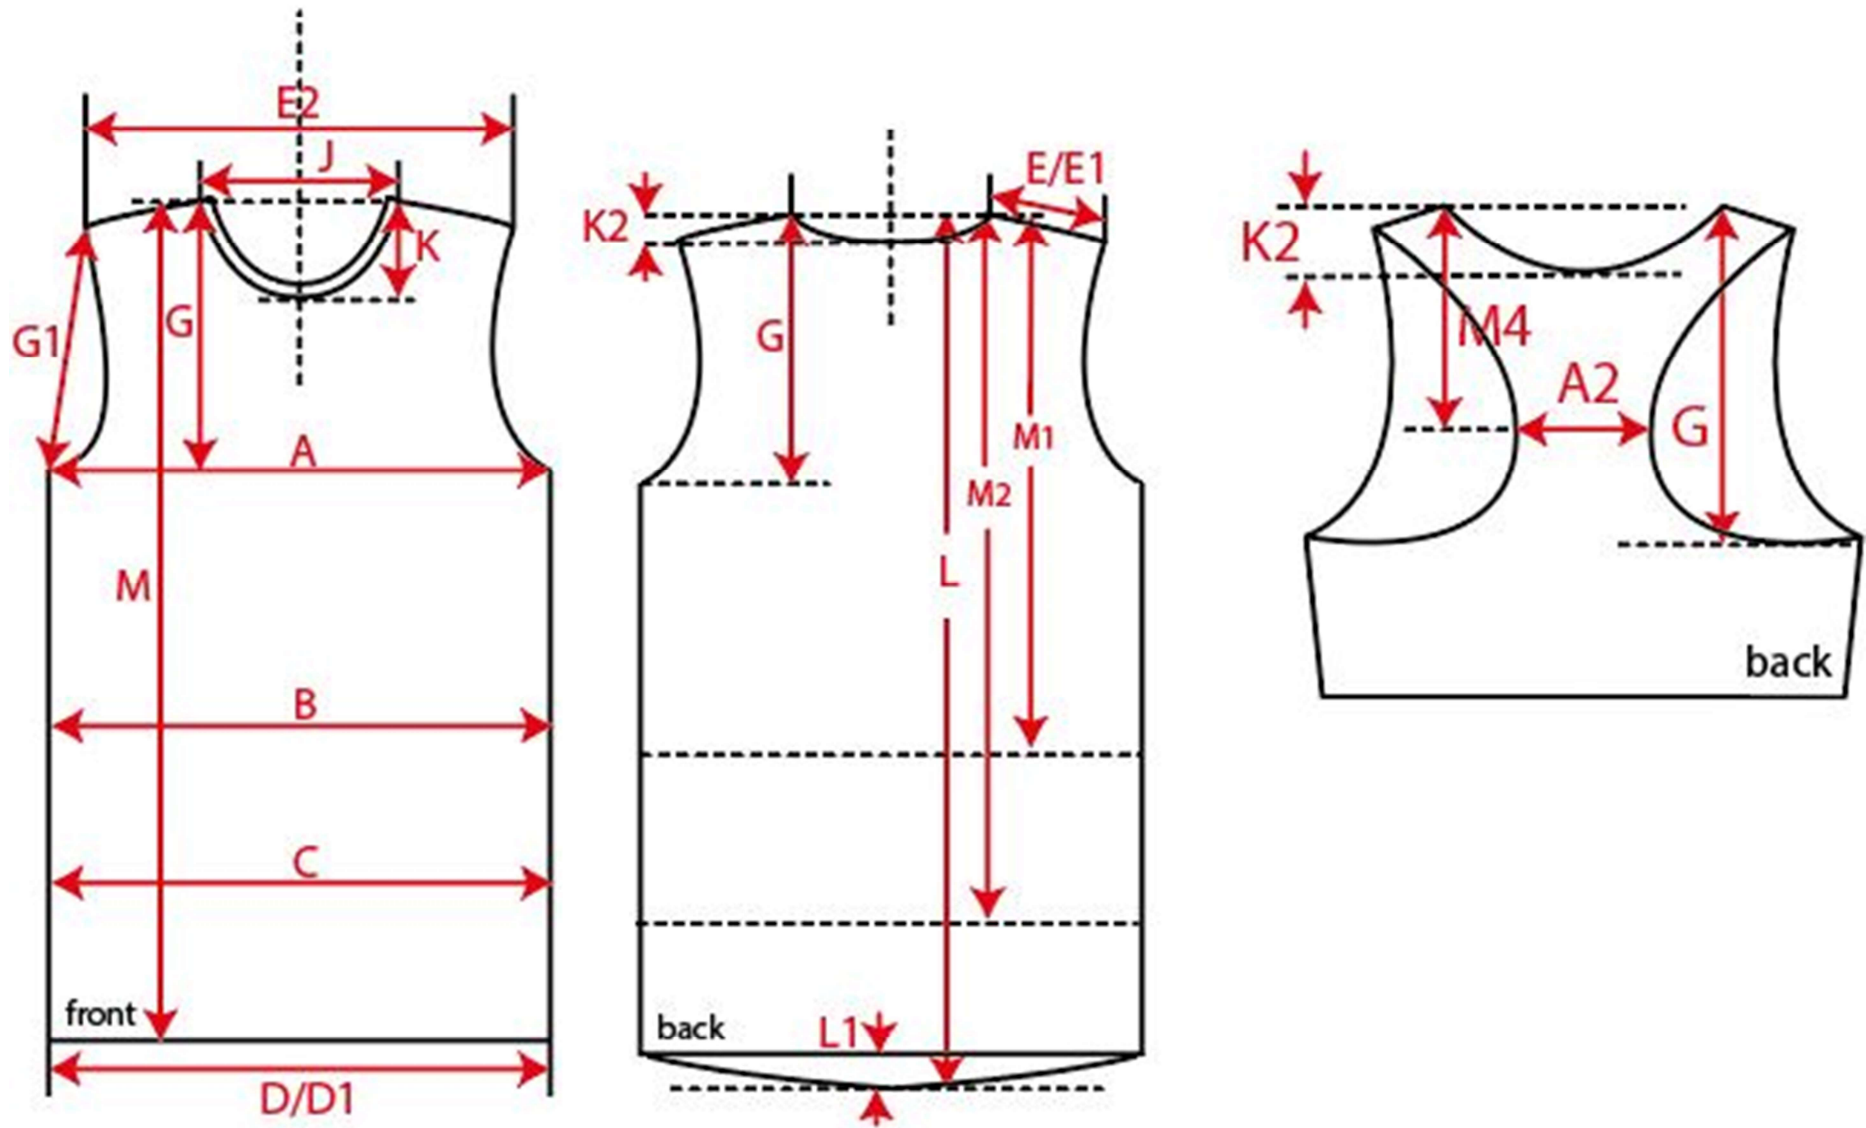

# Measurement Sketch

ORDER	SEASON	CLIENT	BRAND
	SS23	n/a	Build your Brand
STYLE CODE	STYLE NAME	GENDER	SUPPLIER
BY208	Ladies Racerback Top	Female	70003

# Style Measurement View for Client

ORDER	SEASON	CLIENT	BRAND
	SS23	n/a	Build your Brand
STYLE CODE	STYLE NAME	GENDER	SUPPLIER
BY208	Ladies Racerback Top	Female	70003

Basic Measurement Chart

Base Size

-	Measurements (values)	XS	S	M	L	XL	XXL	3XL	4XL	5XL	Tol. +/-	Comment
M	front length from HSP	47,0	49,0	51,0	53,0	55,0	60,0	61,0	62,0	63,0		
A	1/2 chest width	32,0	34,5	37,0	39,5	42,0	46,0	50,0	54,0	58,0		
D	1/2 hem width	28,0	30,5	33,0	35,5	38,0	42,0	46,0	50,0	54,0		