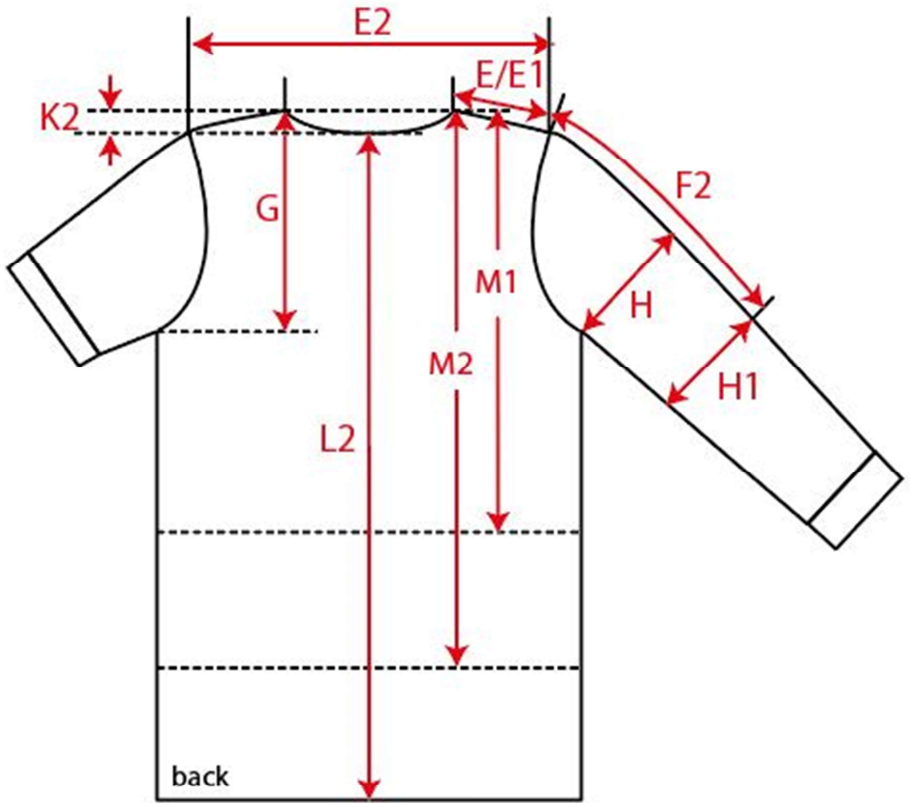

Measurement Sketch

ORDER	SEASON	CLIENT	BRAND
	SS23	n/a	Build your Brand
STYLE CODE	STYLE NAME	GENDER	SUPPLIER
BY211	Ladies Everyday Tee	Female	73293

Style Measurement View for Client

ORDER	SEASON	CLIENT	BRAND
	SS23	n/a	Build your Brand
STYLE CODE	STYLE NAME	GENDER	SUPPLIER
BY211	Ladies Everyday Tee	Female	73293

Basic Measurement Chart Base Size

-	Measurements (values)	XS	S	M	L	XL	XXL	3XL	4XL	5XL	Tol. +/-	Comment
M	front length from HSP	58,0	60,0	62,0	64,0	66,0	67,0	68,0	69,0	70,0		
A	1/2 chest width	47,5	50,0	52,5	55,0	57,5	61,5	65,5	69,5	73,5		
D	1/2 hem width	50,5	53,0	55,5	58,0	60,5	64,5	68,5	72,5	76,5		