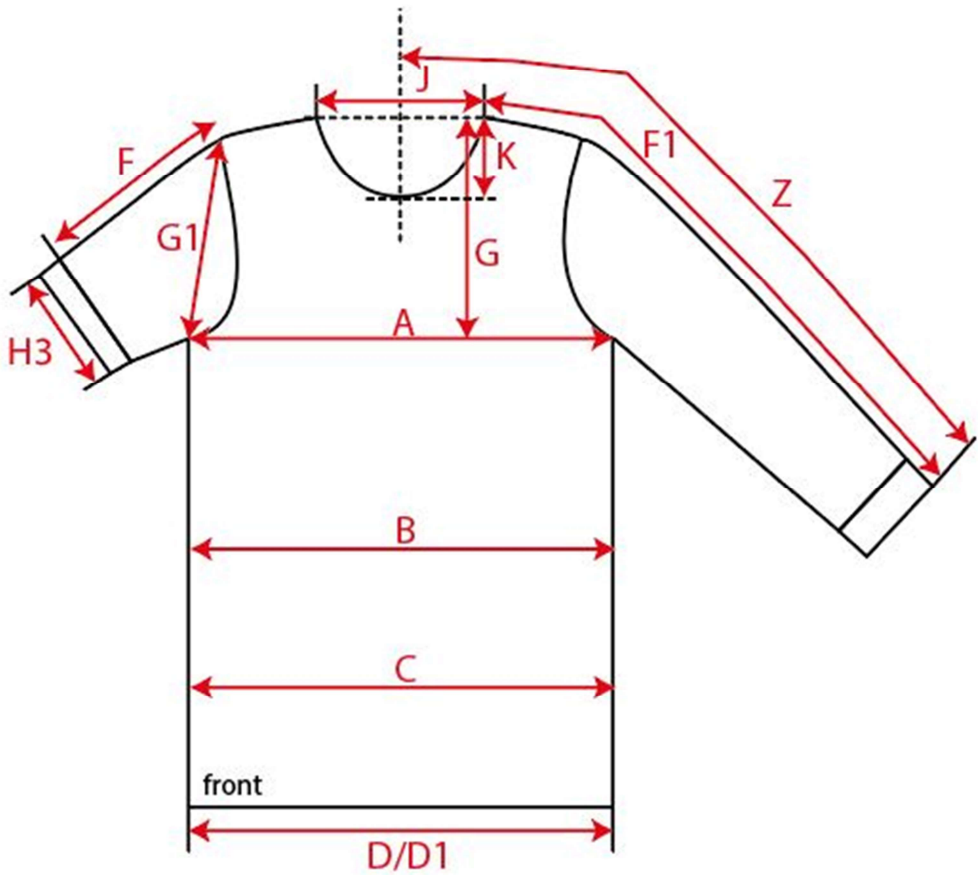

Measurement Sketch

ORDER	SEASON	CLIENT	BRAND
	SS23	n/a	Build your Brand
STYLE CODE	STYLE NAME	GENDER	SUPPLIER
BY211	Ladies Everyday Tee	Female	73293

Style Measurement View for Client

ORDER	SEASON	CLIENT	BRAND
	SS23	n/a	Build your Brand
STYLE CODE	STYLE NAME	GENDER	SUPPLIER
BY211	Ladies Everyday Tee	Female	73293

Basic Measurement Chart Base Size

-	Measurements (values)	XS	S	M	L	XL	XXL	3XL	4XL	5XL	Tol. +/-	Comment
M	front length from HSP	58,0	60,0	62,0	64,0	66,0	67,0	68,0	69,0	70,0		
A	1/2 chest width	47,5	50,0	52,5	55,0	57,5	61,5	65,5	69,5	73,5		
D	1/2 hem width	50,5	53,0	55,5	58,0	60,5	64,5	68,5	72,5	76,5		