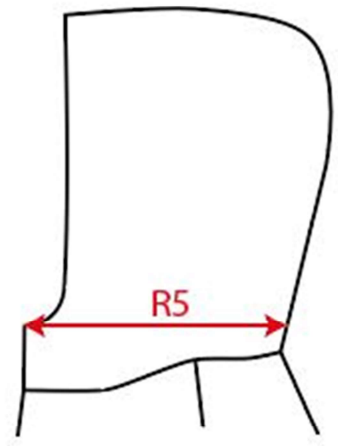

Measurement Sketch

ORDER	SEASON	CLIENT	BRAND
	SS23	n/a	Build your Brand
STYLE CODE	STYLE NAME	GENDER	SUPPLIER
BY213	Ladies Hoody	Female	72503

Style Measurement View for Client

ORDER	SEASON	CLIENT	BRAND
	SS23	n/a	Build your Brand
STYLE CODE	STYLE NAME	GENDER	SUPPLIER
BY213	Ladies Hoody	Female	72503

Basic Measurement Chart	02	XS-XL	blanco MC Tops Ladies	Base Size	S
-------------------------	----	-------	-----------------------	-----------	---

-	Measurements (values)	XS	S	M	L	XL	XXL	3XL	4XL	5XL	Tol. +/-	Comment
M	front length from HSP	56,5	58,5	60,5	62,5	64,5	65,5	66,5	67,5	68,5	1,0	
A	1/2 chest width	52,5	55,0	57,5	60,0	62,5	66,5	70,5	74,5	78,5	1,0	
D	1/2 hem width	47,5	50,0	52,5	55,0	57,5	61,5	65,5	69,5	73,5	1,0	