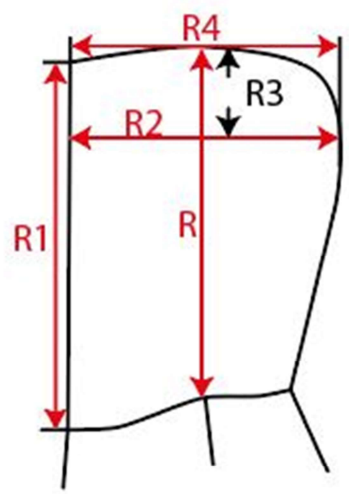

Measurement Sketch

ORDER	SEASON	CLIENT	BRAND
	SS23	n/a	Build your Brand
STYLE CODE	STYLE NAME	GENDER	SUPPLIER
BY213	Ladies Hoody	Female	72503

Style Measurement View for Client

ORDER	SEASON	CLIENT	BRAND
	SS23	n/a	Build your Brand
STYLE CODE	STYLE NAME	GENDER	SUPPLIER
BY213	Ladies Hoody	Female	72503

Basic Measurement Chart	02	XS-XL	blanco MC Tops Ladies	Base Size	S
-------------------------	----	-------	-----------------------	-----------	---

-	Measurements (values)	XS	S	M	L	XL	XXL	3XL	4XL	5XL	Tol. +/-	Comment
M	front length from HSP	56,5	58,5	60,5	62,5	64,5	65,5	66,5	67,5	68,5	1,0	
A	1/2 chest width	52,5	55,0	57,5	60,0	62,5	66,5	70,5	74,5	78,5	1,0	
D	1/2 hem width	47,5	50,0	52,5	55,0	57,5	61,5	65,5	69,5	73,5	1,0	