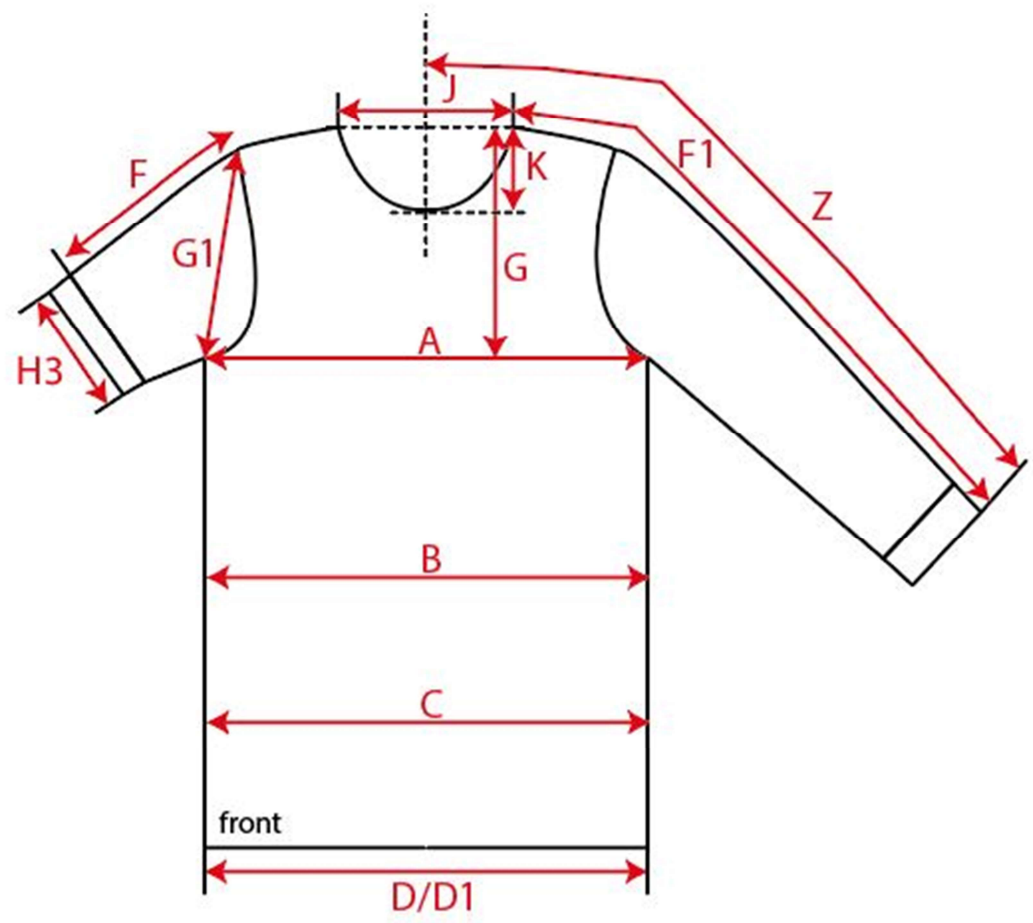

Measurement Sketch

ORDER	SEASON	CLIENT	BRAND
	SS23	n/a	Build your Brand
STYLE CODE	STYLE NAME	GENDER	SUPPLIER
BY213	Ladies Hoody	Female	72503

Style Measurement View for Client

ORDER	SEASON	CLIENT	BRAND
	SS23	n/a	Build your Brand
STYLE CODE	STYLE NAME	GENDER	SUPPLIER
BY213	Ladies Hoody	Female	72503

Basic Measurement Chart	02	XS-XL	blanco MC Tops Ladies	Base Size	S
-------------------------	----	-------	-----------------------	-----------	---

-	Measurements (values)	XS	S	M	L	XL	XXL	3XL	4XL	5XL	Tol. +/-	Comment
M	front length from HSP	56,5	58,5	60,5	62,5	64,5	65,5	66,5	67,5	68,5	1,0	
A	1/2 chest width	52,5	55,0	57,5	60,0	62,5	66,5	70,5	74,5	78,5	1,0	
D	1/2 hem width	47,5	50,0	52,5	55,0	57,5	61,5	65,5	69,5	73,5	1,0	