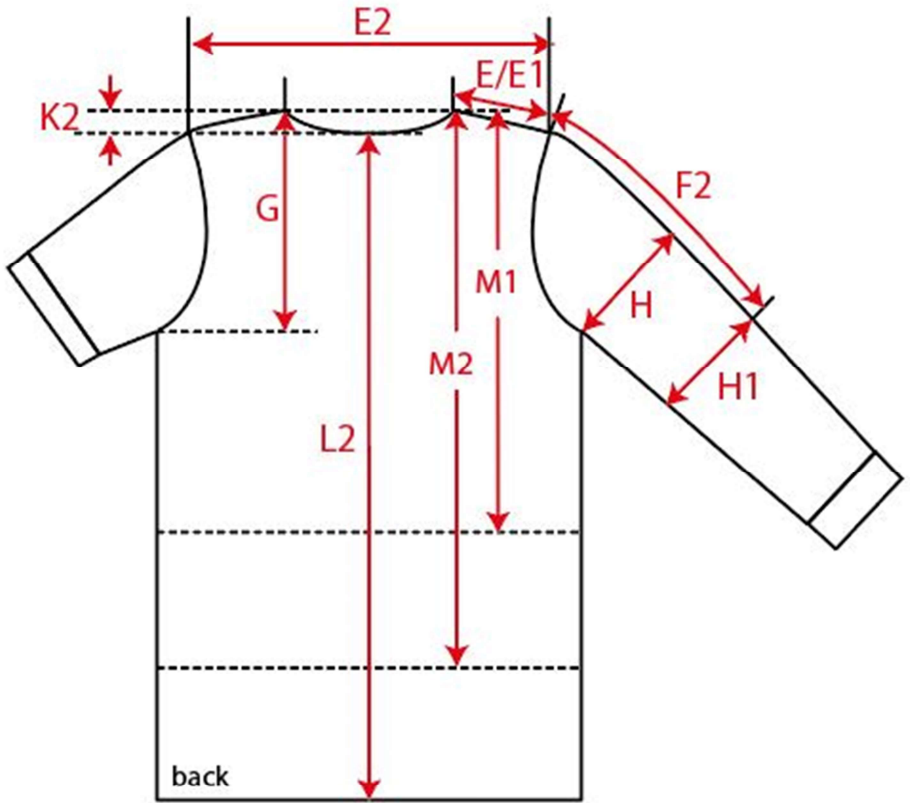

Measurement Sketch

ORDER	SEASON	CLIENT	BRAND
	SS23	n/a	Build your Brand
STYLE CODE	STYLE NAME	GENDER	SUPPLIER
BY230	Oversized Mock Neck Tee	Male	70003

Style Measurement View for Client

ORDER	SEASON	CLIENT	BRAND
	SS23	n/a	Build your Brand
STYLE CODE	STYLE NAME	GENDER	SUPPLIER
BY230	Oversized Mock Neck Tee	Male	70003

Basic Measurement Chart	06	XS-6XL Men	blanco MC Tops Men XS-6XL	Base Size	M
-------------------------	----	------------	---------------------------	-----------	---

-	Measurements (values)	XS	S	M	L	XL	XXL	3XL	4XL	5XL	Tol. +/-	Comment
M	front length from HSP	70,5	71,5	73,5	75,5	77,5	79,5	80,5	81,5	82,5		
A	1/2 chest width	60,0	63,0	66,0	69,0	72,0	75,0	79,5	84,0	88,5		
D	1/2 hem width	60,0	63,0	66,0	69,0	72,0	75,0	79,5	84,0	88,5		