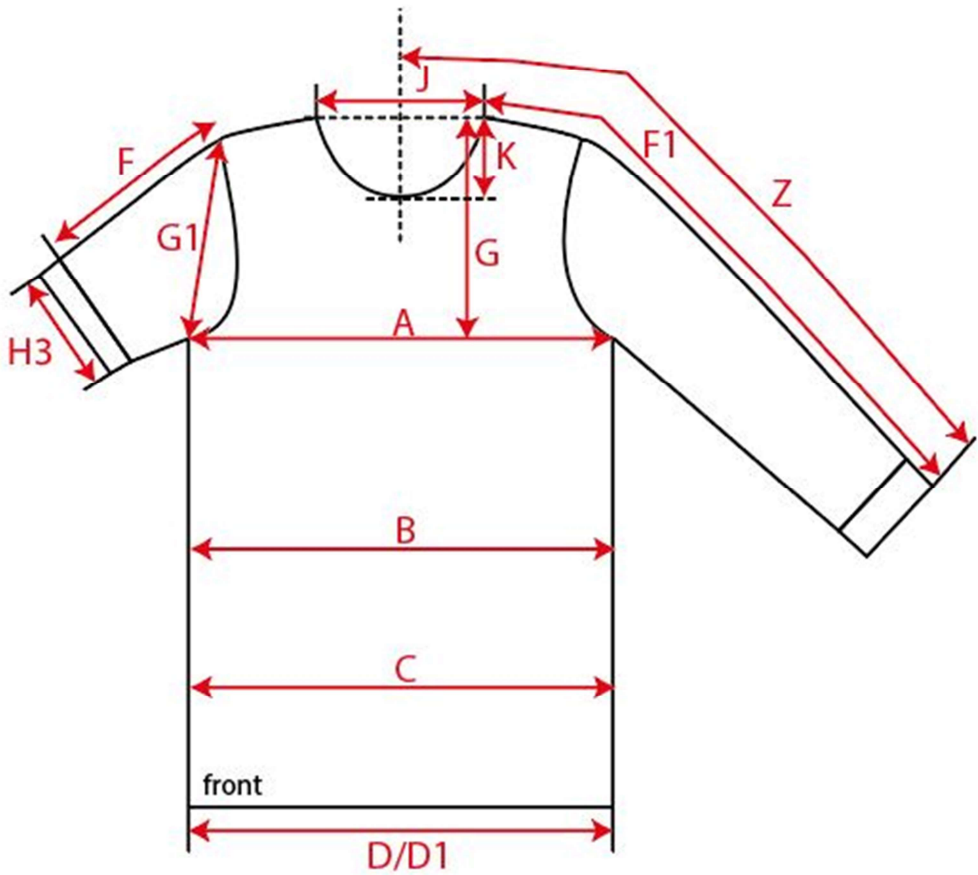

Measurement Sketch

ORDER	SEASON	CLIENT	BRAND
	SS23	n/a	Build your Brand
STYLE CODE	STYLE NAME	GENDER	SUPPLIER
BY230	Oversized Mock Neck Tee	Male	70003

Style Measurement View for Client

ORDER	SEASON	CLIENT	BRAND
	SS23	n/a	Build your Brand
STYLE CODE	STYLE NAME	GENDER	SUPPLIER
BY230	Oversized Mock Neck Tee	Male	70003

Basic Measurement Chart	06	XS-6XL Men	blanco MC Tops Men XS-6XL	Base Size	M
-------------------------	----	------------	---------------------------	-----------	---

-	Measurements (values)	XS	S	M	L	XL	XXL	3XL	4XL	5XL	Tol. +/-	Comment
M	front length from HSP	70,5	71,5	73,5	75,5	77,5	79,5	80,5	81,5	82,5		
A	1/2 chest width	60,0	63,0	66,0	69,0	72,0	75,0	79,5	84,0	88,5		
D	1/2 hem width	60,0	63,0	66,0	69,0	72,0	75,0	79,5	84,0	88,5		