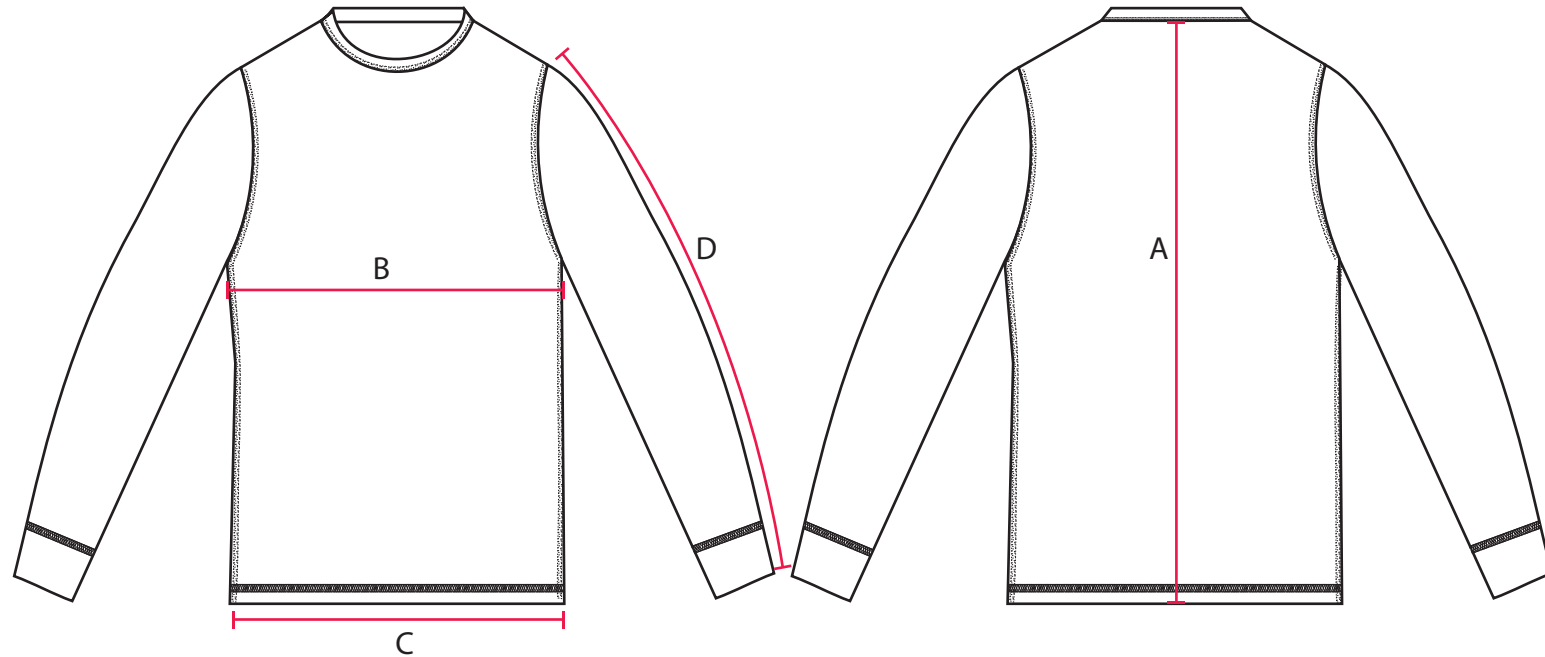

STYLE NO: B126	DESCRIPTION: Ladies Base Layer Top
-----------------------	---

Code	Measurement	XXS	XS	S	M	L	XL	2XL	3XL	4XL	5XL
A	Back Length	64	65	66	67	68	70	72	74	76	78
B	Chest	30.5	34.5	38.5	42.5	46.5	50.5	54.5	58.5	62.5	66.5
C	Hem Width - relaxed	32.5	36.5	40.5	44.5	48.5	52.5	56.5	60.5	64.5	68.5
D	Sleeve Length - Set in - Long sleeve	60	61	62	63	64	65	66	67	68	69